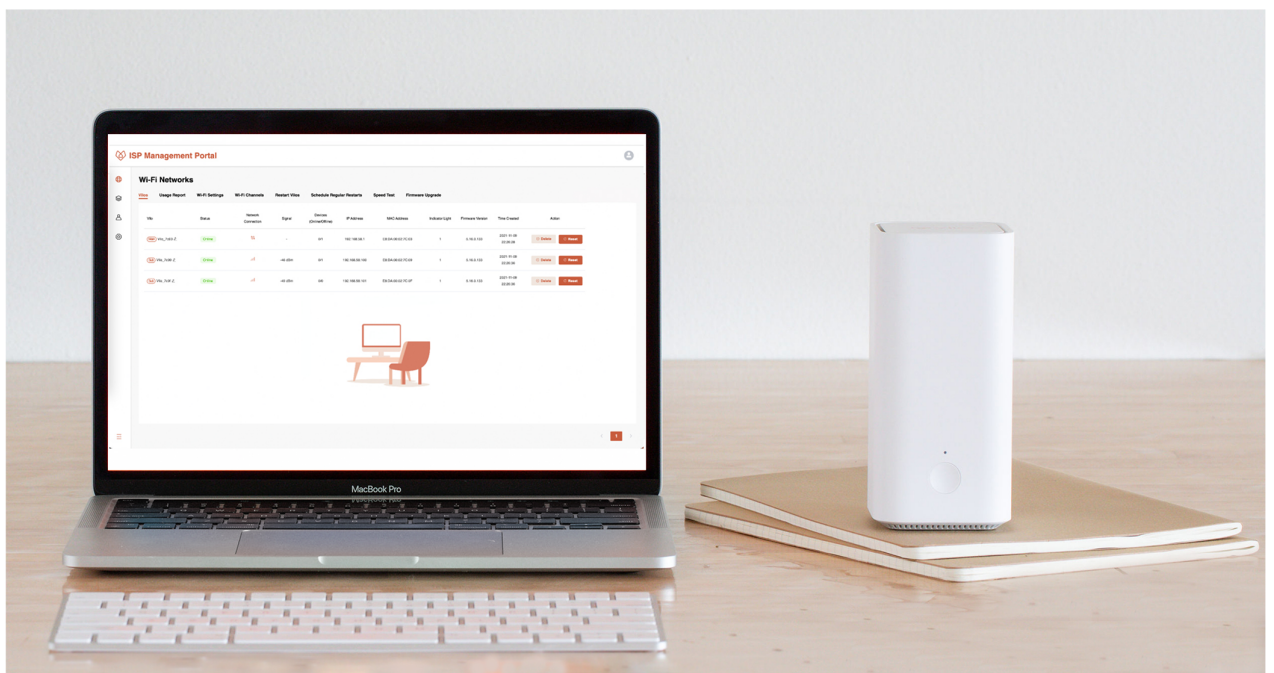

We're Here to Help

- We offer support through email, chat, and phone
- You can join our ISP-specific Facebook group & email newsletter to receive the latest updates