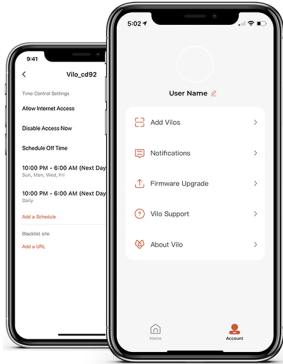

ISP Management Platform Features