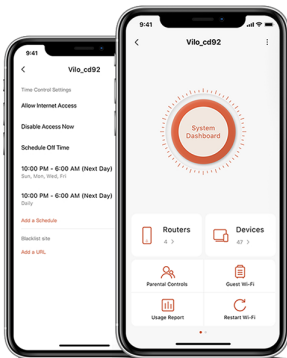

Vilo Mesh Wi-Fi System Fact Sheet

Model VLWF01IL

The Vilo Mesh Wi-Fi System is an easy-to-use, secure, and affordable Wi-Fi solution for everyday home use. A whole-home network can be set up in a matter of minutes and is easily controlled from a smartphone via the Vilo app. A 3-pack Vilo system provides up to 4,500 square feet of coverage and can connect up to 120 devices. The Vilo ISP Management Platform allows service providers to provision, monitor, and manage their subscribers' Wi-Fi experience from anywhere.

Key Vilo Features

Scalable Coverage

- A 3-pack covers 4,500 sq ft and additional units can be added to increase coverage. Eight routers can be installed on one network.
- Can connect up to 120 devices with a 3-pack

Fast Speed

- Fast & reliable Wi-Fi with speeds of up to 1.2 Gbps
- Dual band optimizes Wi-Fi performance with band steering and separation

Easy Set-Up

- Set up is straight forward using the Vilo app and can be completed under five minutes.

App Control

- Network settings & features, such as Guest Wi-Fi, can be easily managed via the Vilo app.
- With a quick swipe, users can block unrecognized devices from connecting to the network.

Parental Controls